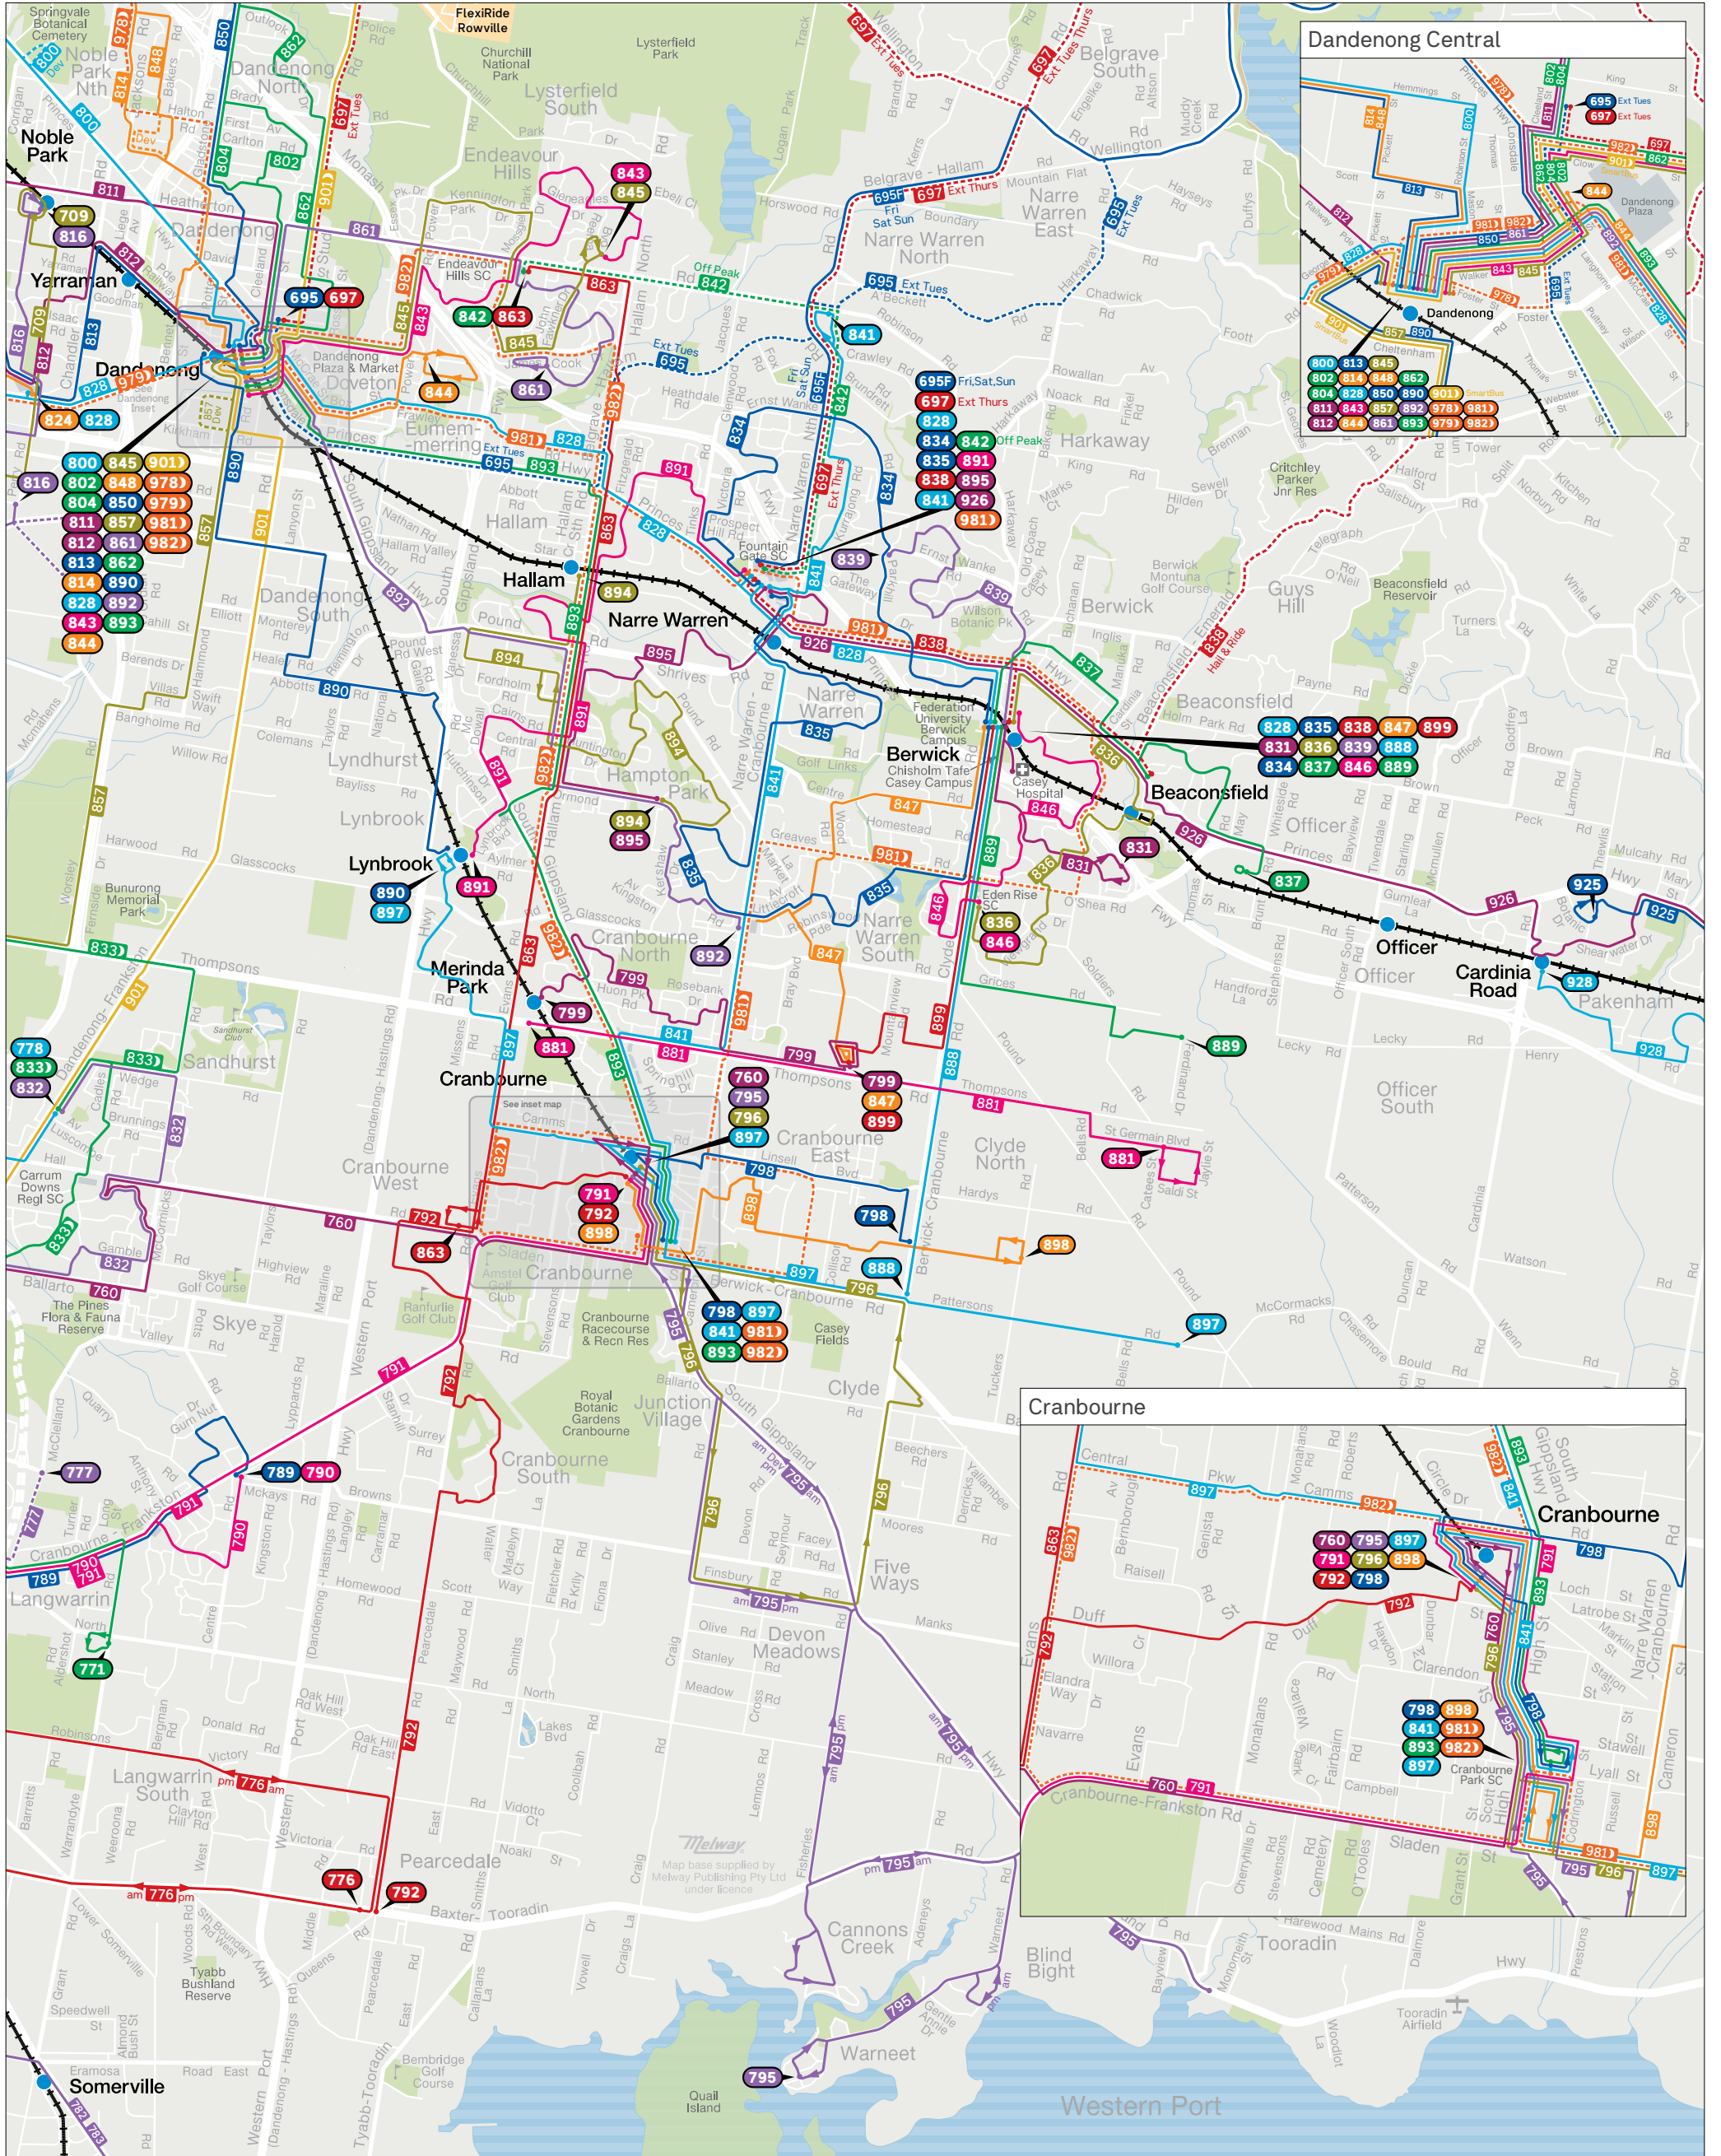

Casey bus network

— Train
 — Bus
 600 Bus terminus
 600 Night Bus terminus

MAP NOT TO SCALE
Effective June 2023

For more public transport information visit ptv.vic.gov.au, use the PTV app or call 1800 800 007.