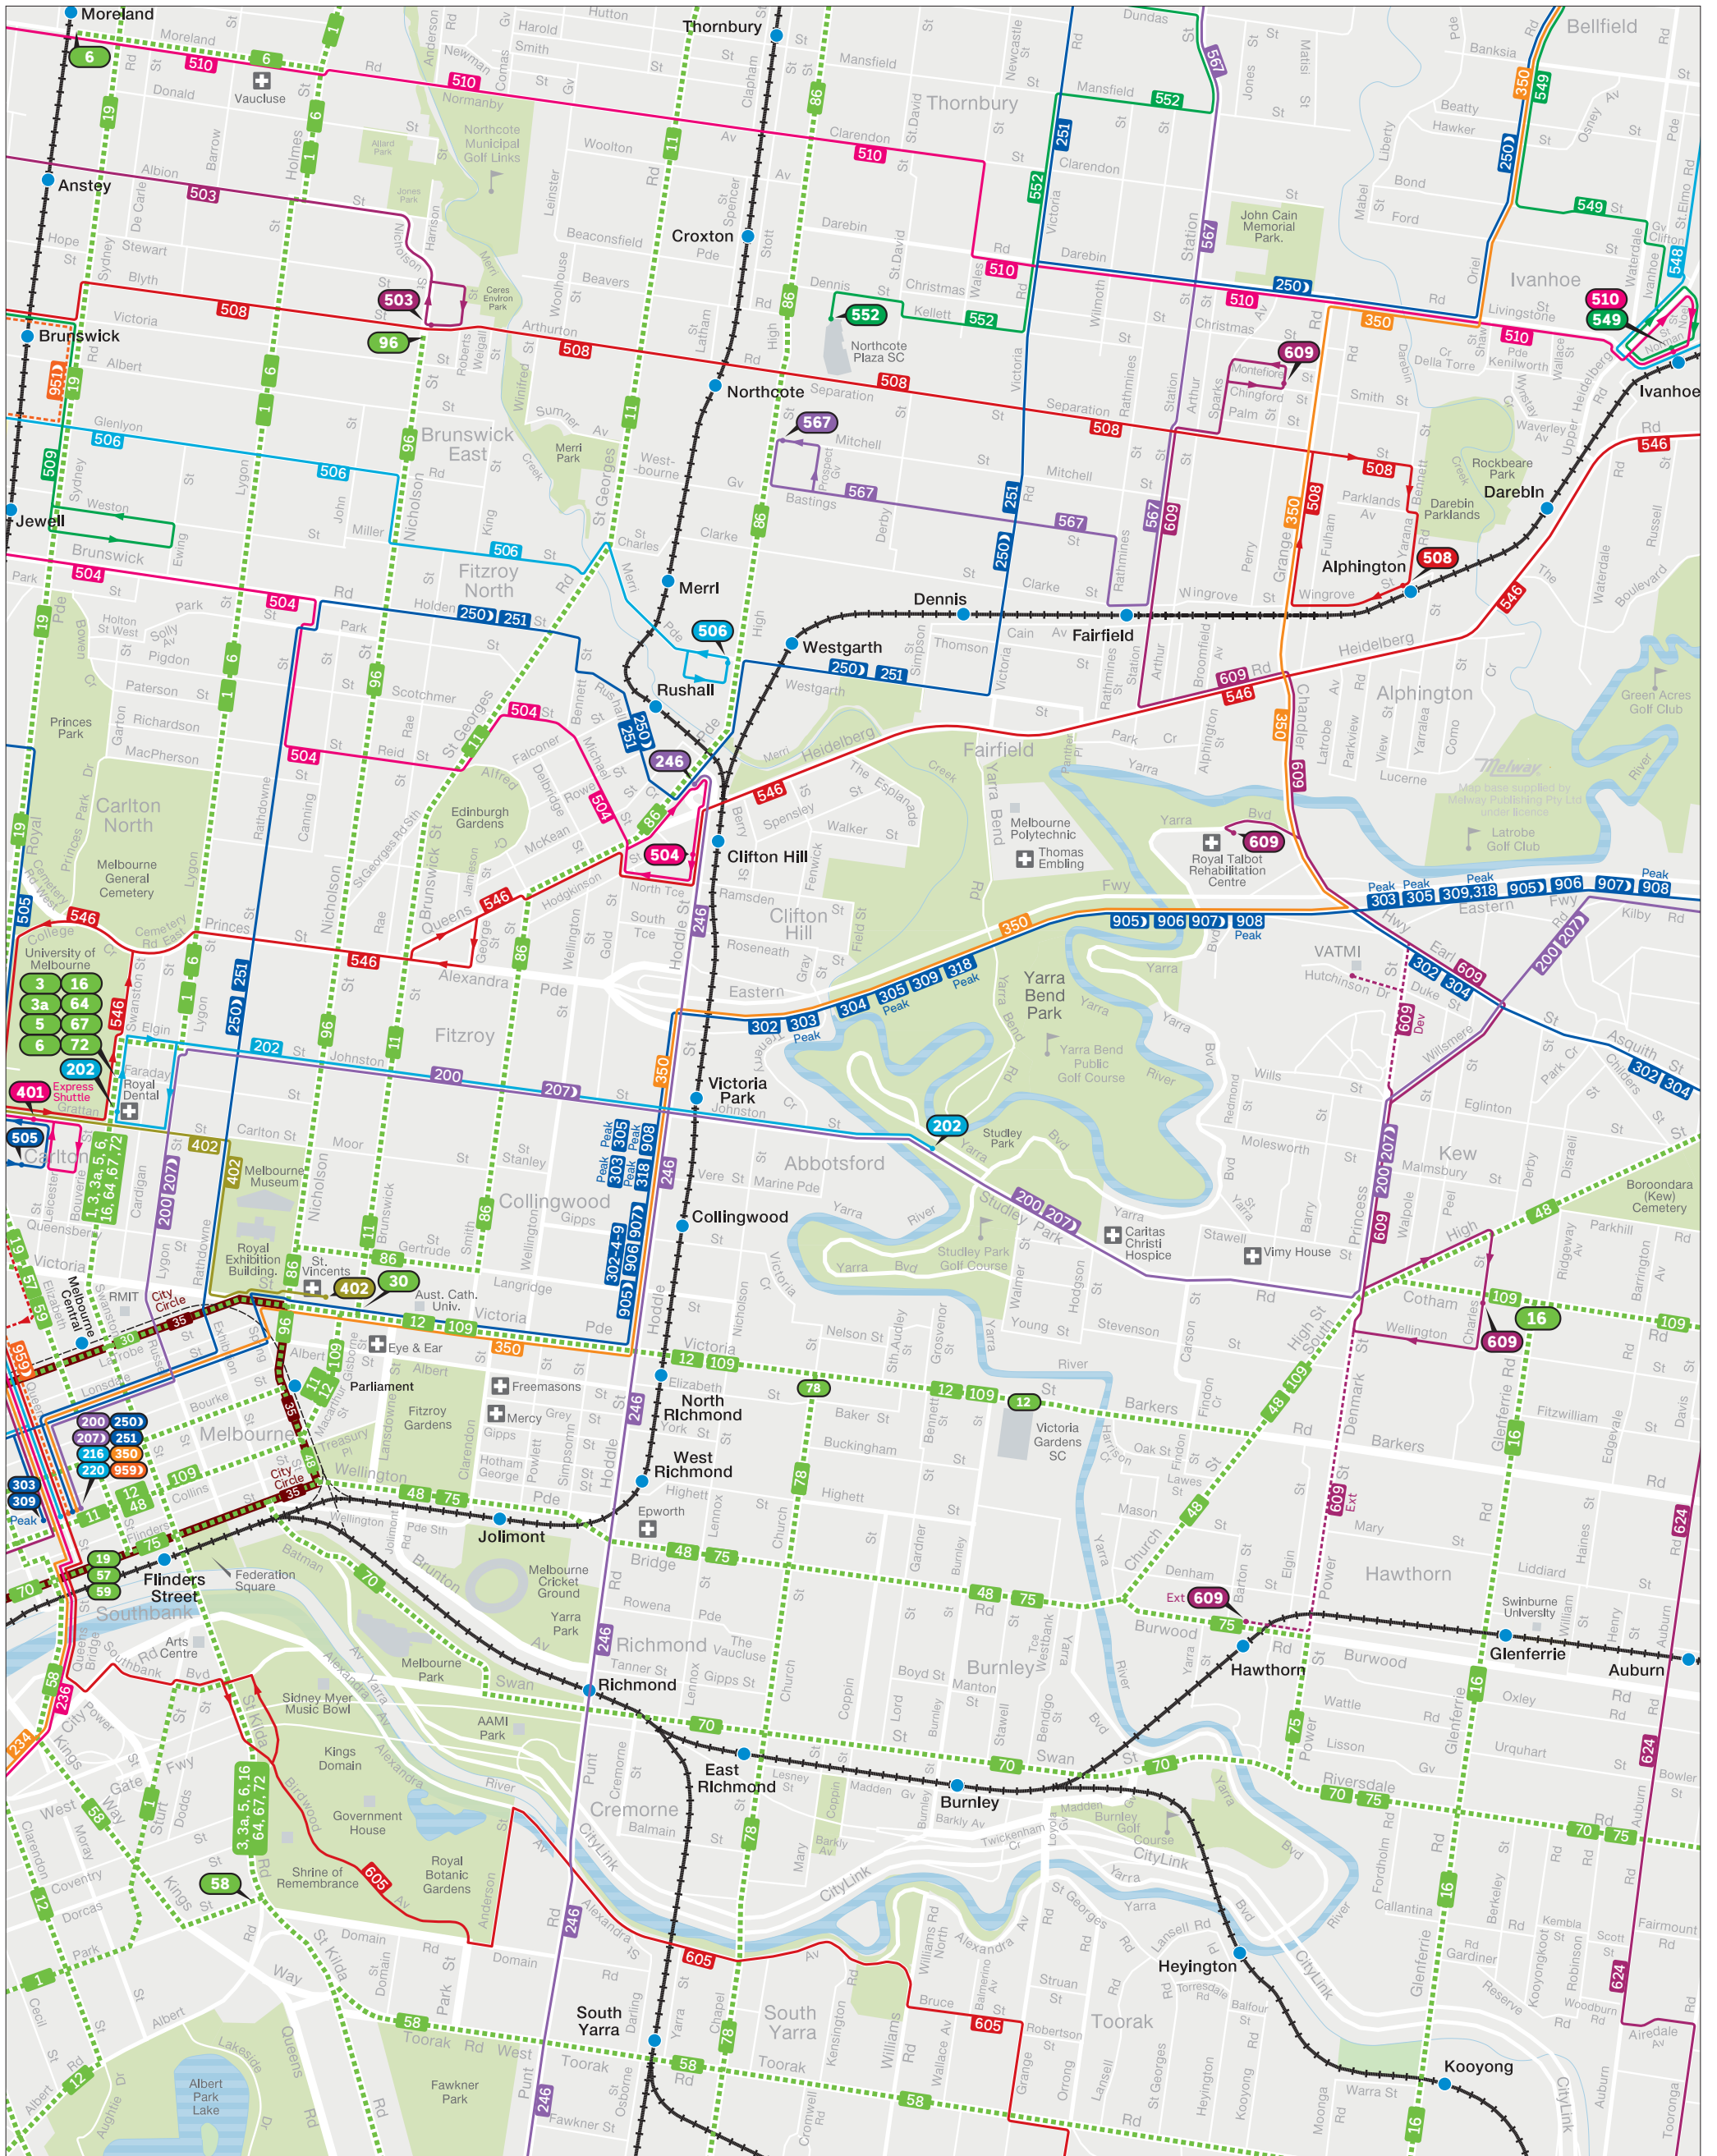

Yarra City bus network

— Train
 - - - Tram
 | | | Bus
 - - - Bus Deviation/Bus Extension
 ● Tram terminus
 ● Bus terminus
 ● Night Bus terminus

MAP NOT TO SCALE
Effective November 2023

Department of Transport and Planning

For more public transport information visit ptv.vic.gov.au, use the PTV app or call 1800 800 007.

DTP0434/23

Authorised by the Department of Transport and Planning, 1 Spring Street, Melbourne