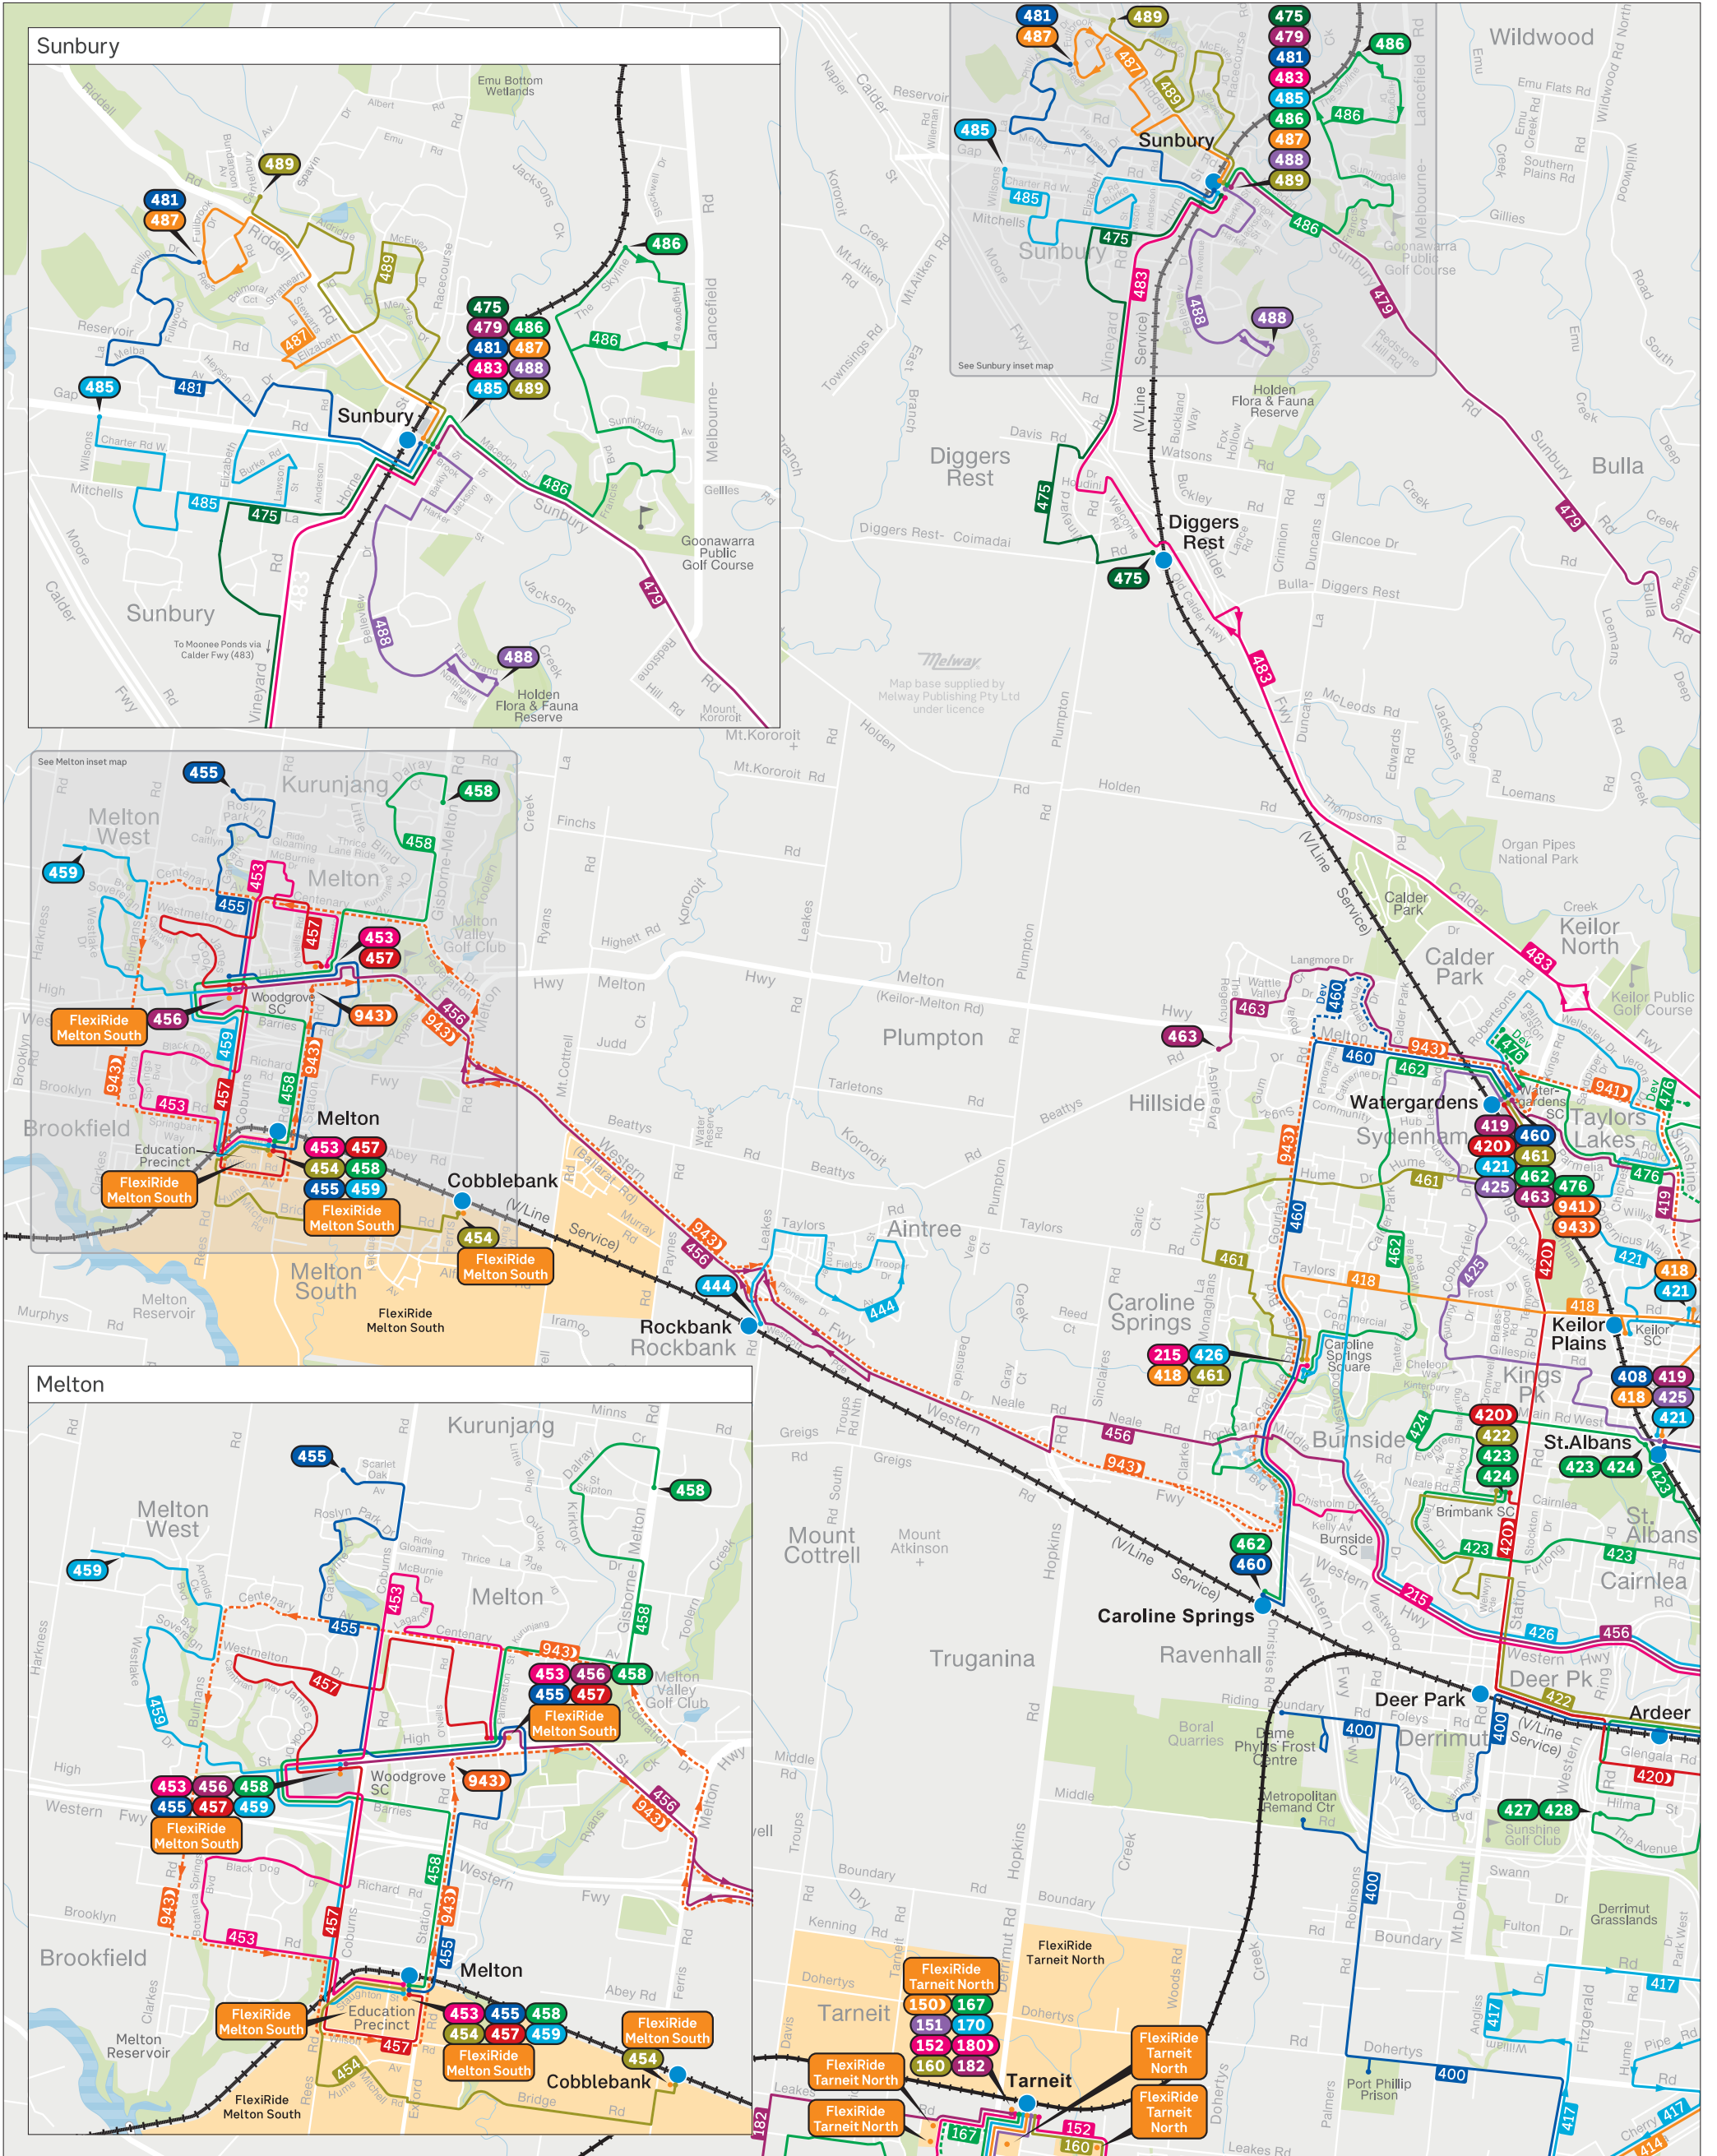

Melton bus network

—+— Train
 —— Bus
 - - - - - Bus Deviation/Bus Extension
 600 Bus terminus
 600 Night Bus terminus

MAP NOT TO SCALE
Effective March 2024

Department of Transport and Planning
 For more public transport information visit ptv.vic.gov.au, use the PTV app or call 1800 800 007.

PUBLIC TRANSPORT VICTORIA

Authorised by the Department of Transport and Planning, 1 Spring Street, Melbourne

DTP0801/24