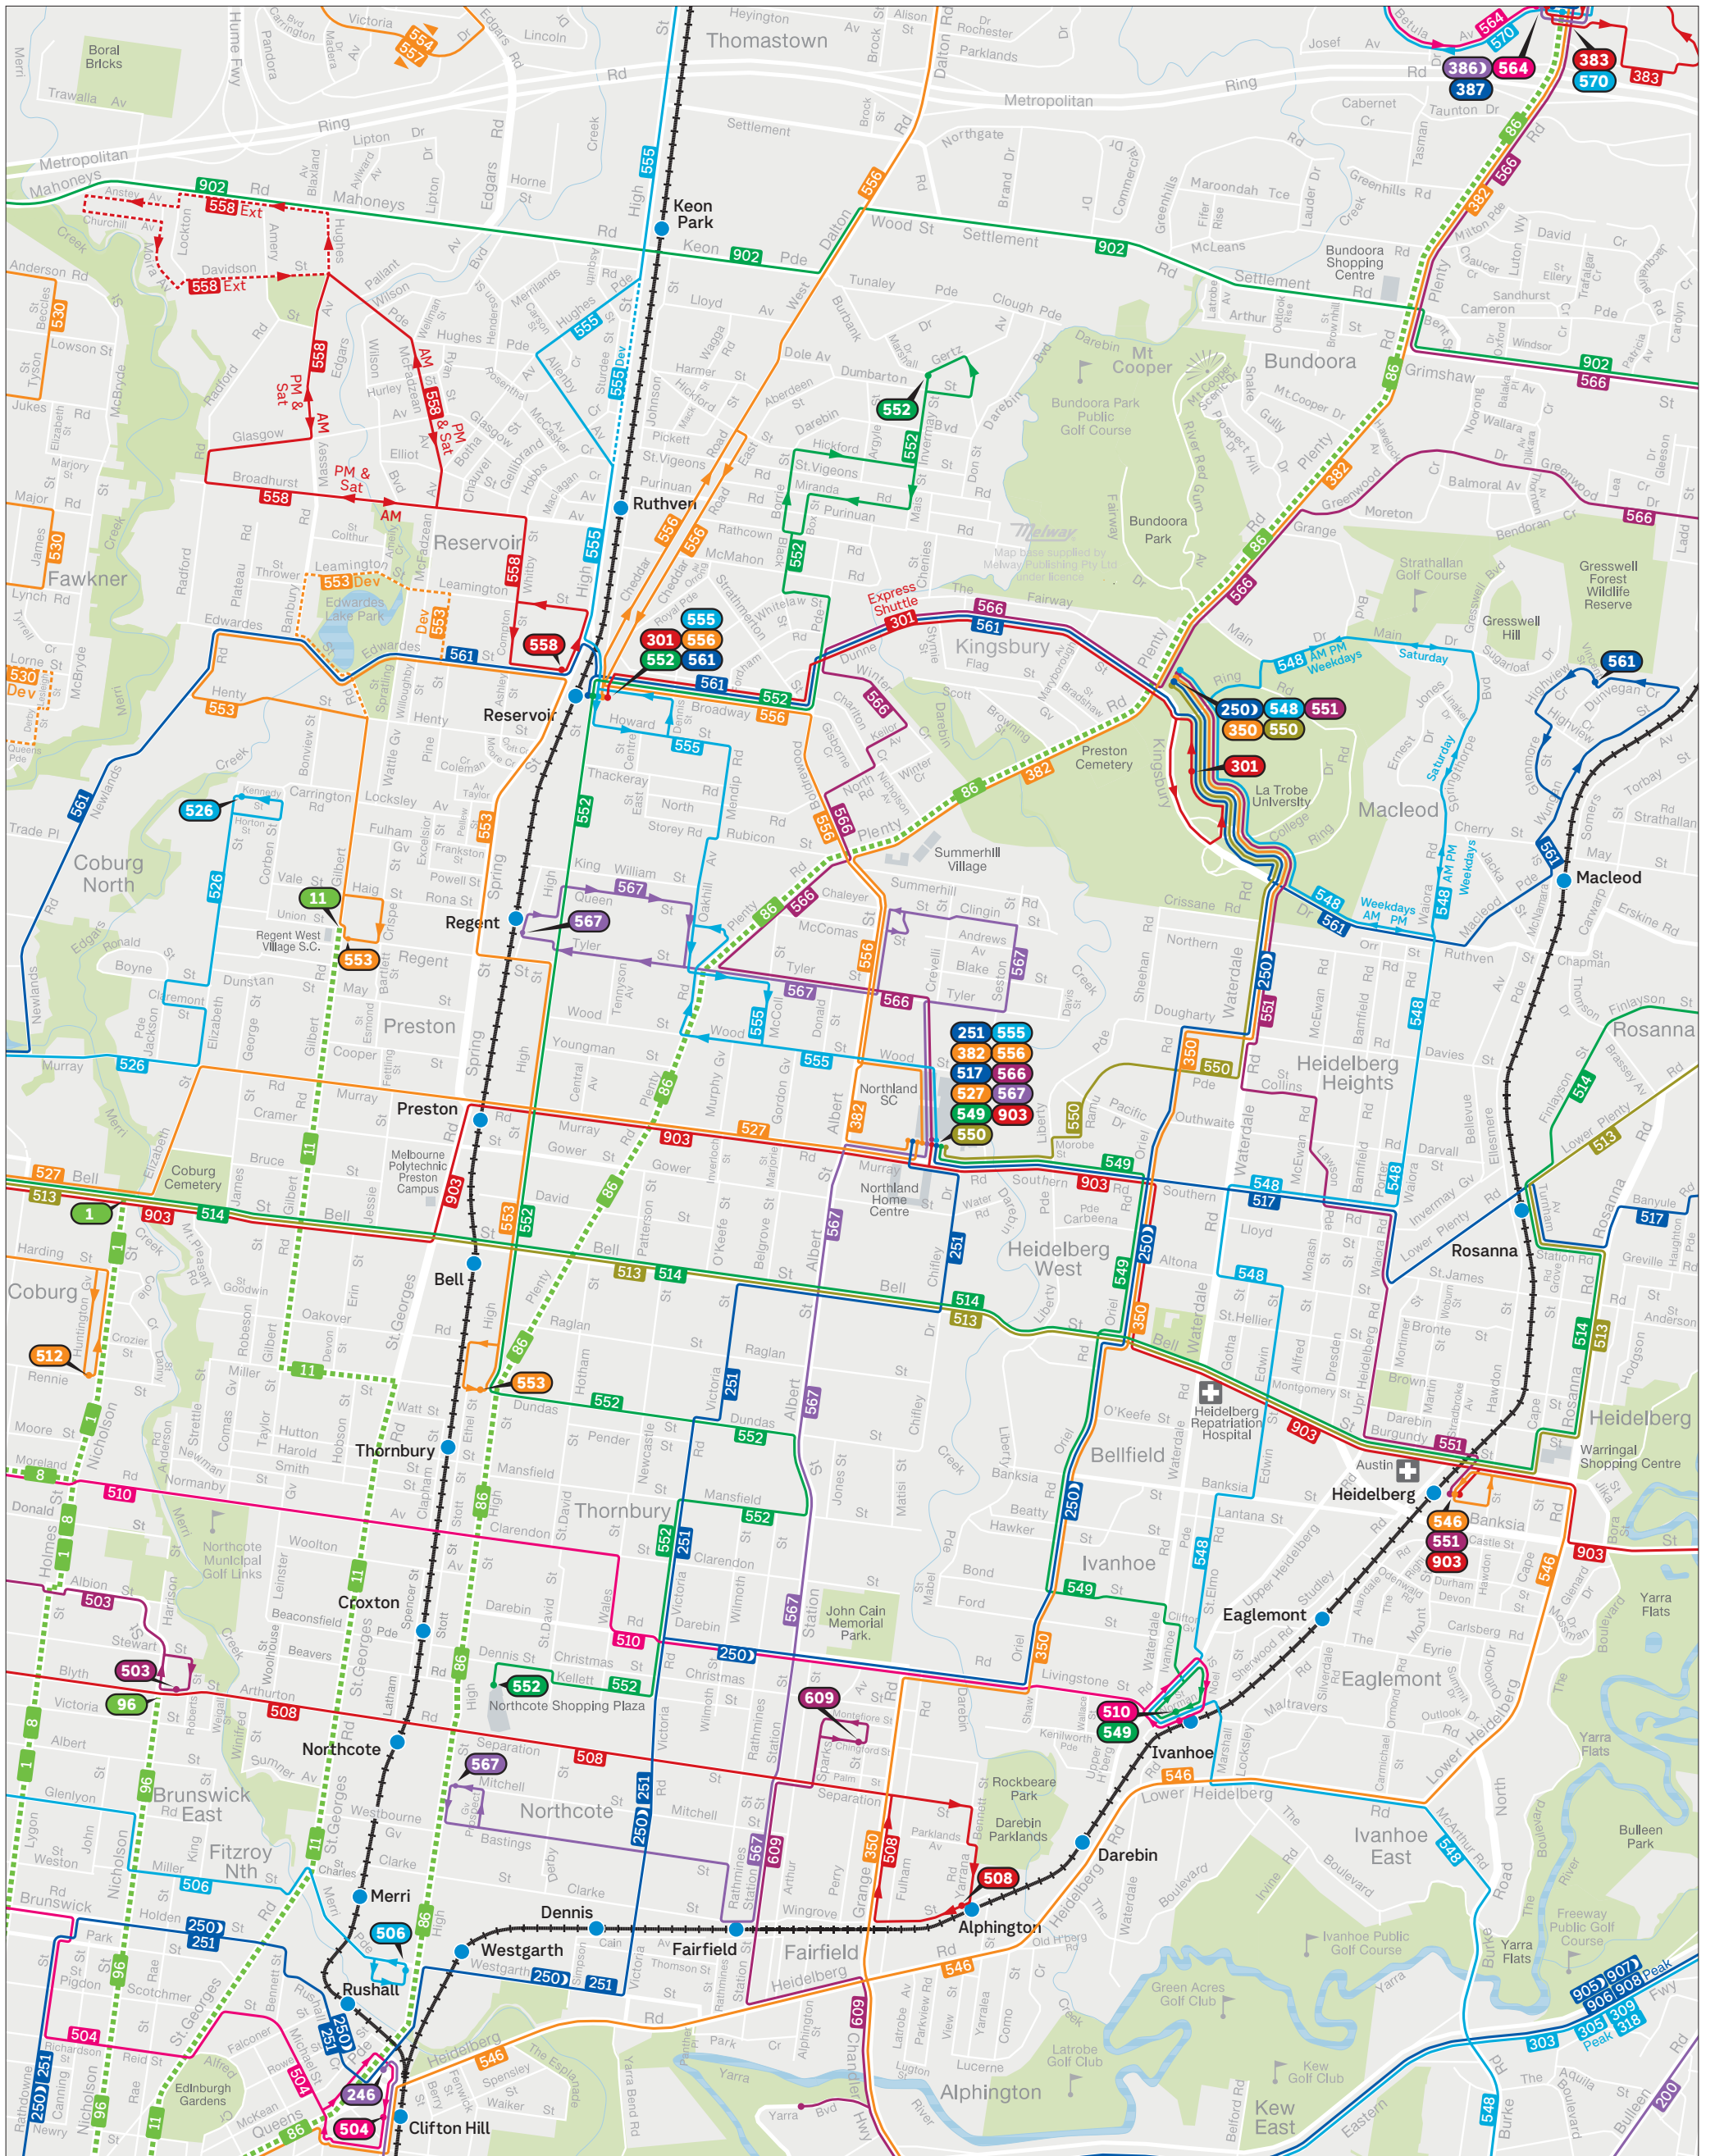

Darebin bus network

—+—+— Train
 - - - - - Tram
 | | | | | Bus
 - - - - - Bus Deviation/Bus Extension
 64 Tram terminus
 600 Bus terminus
 600 Night Bus terminus

MAP NOT TO SCALE
Effective November 2023

For more public transport information visit ptv.vic.gov.au, use the PTV app or call 1800 800 007.